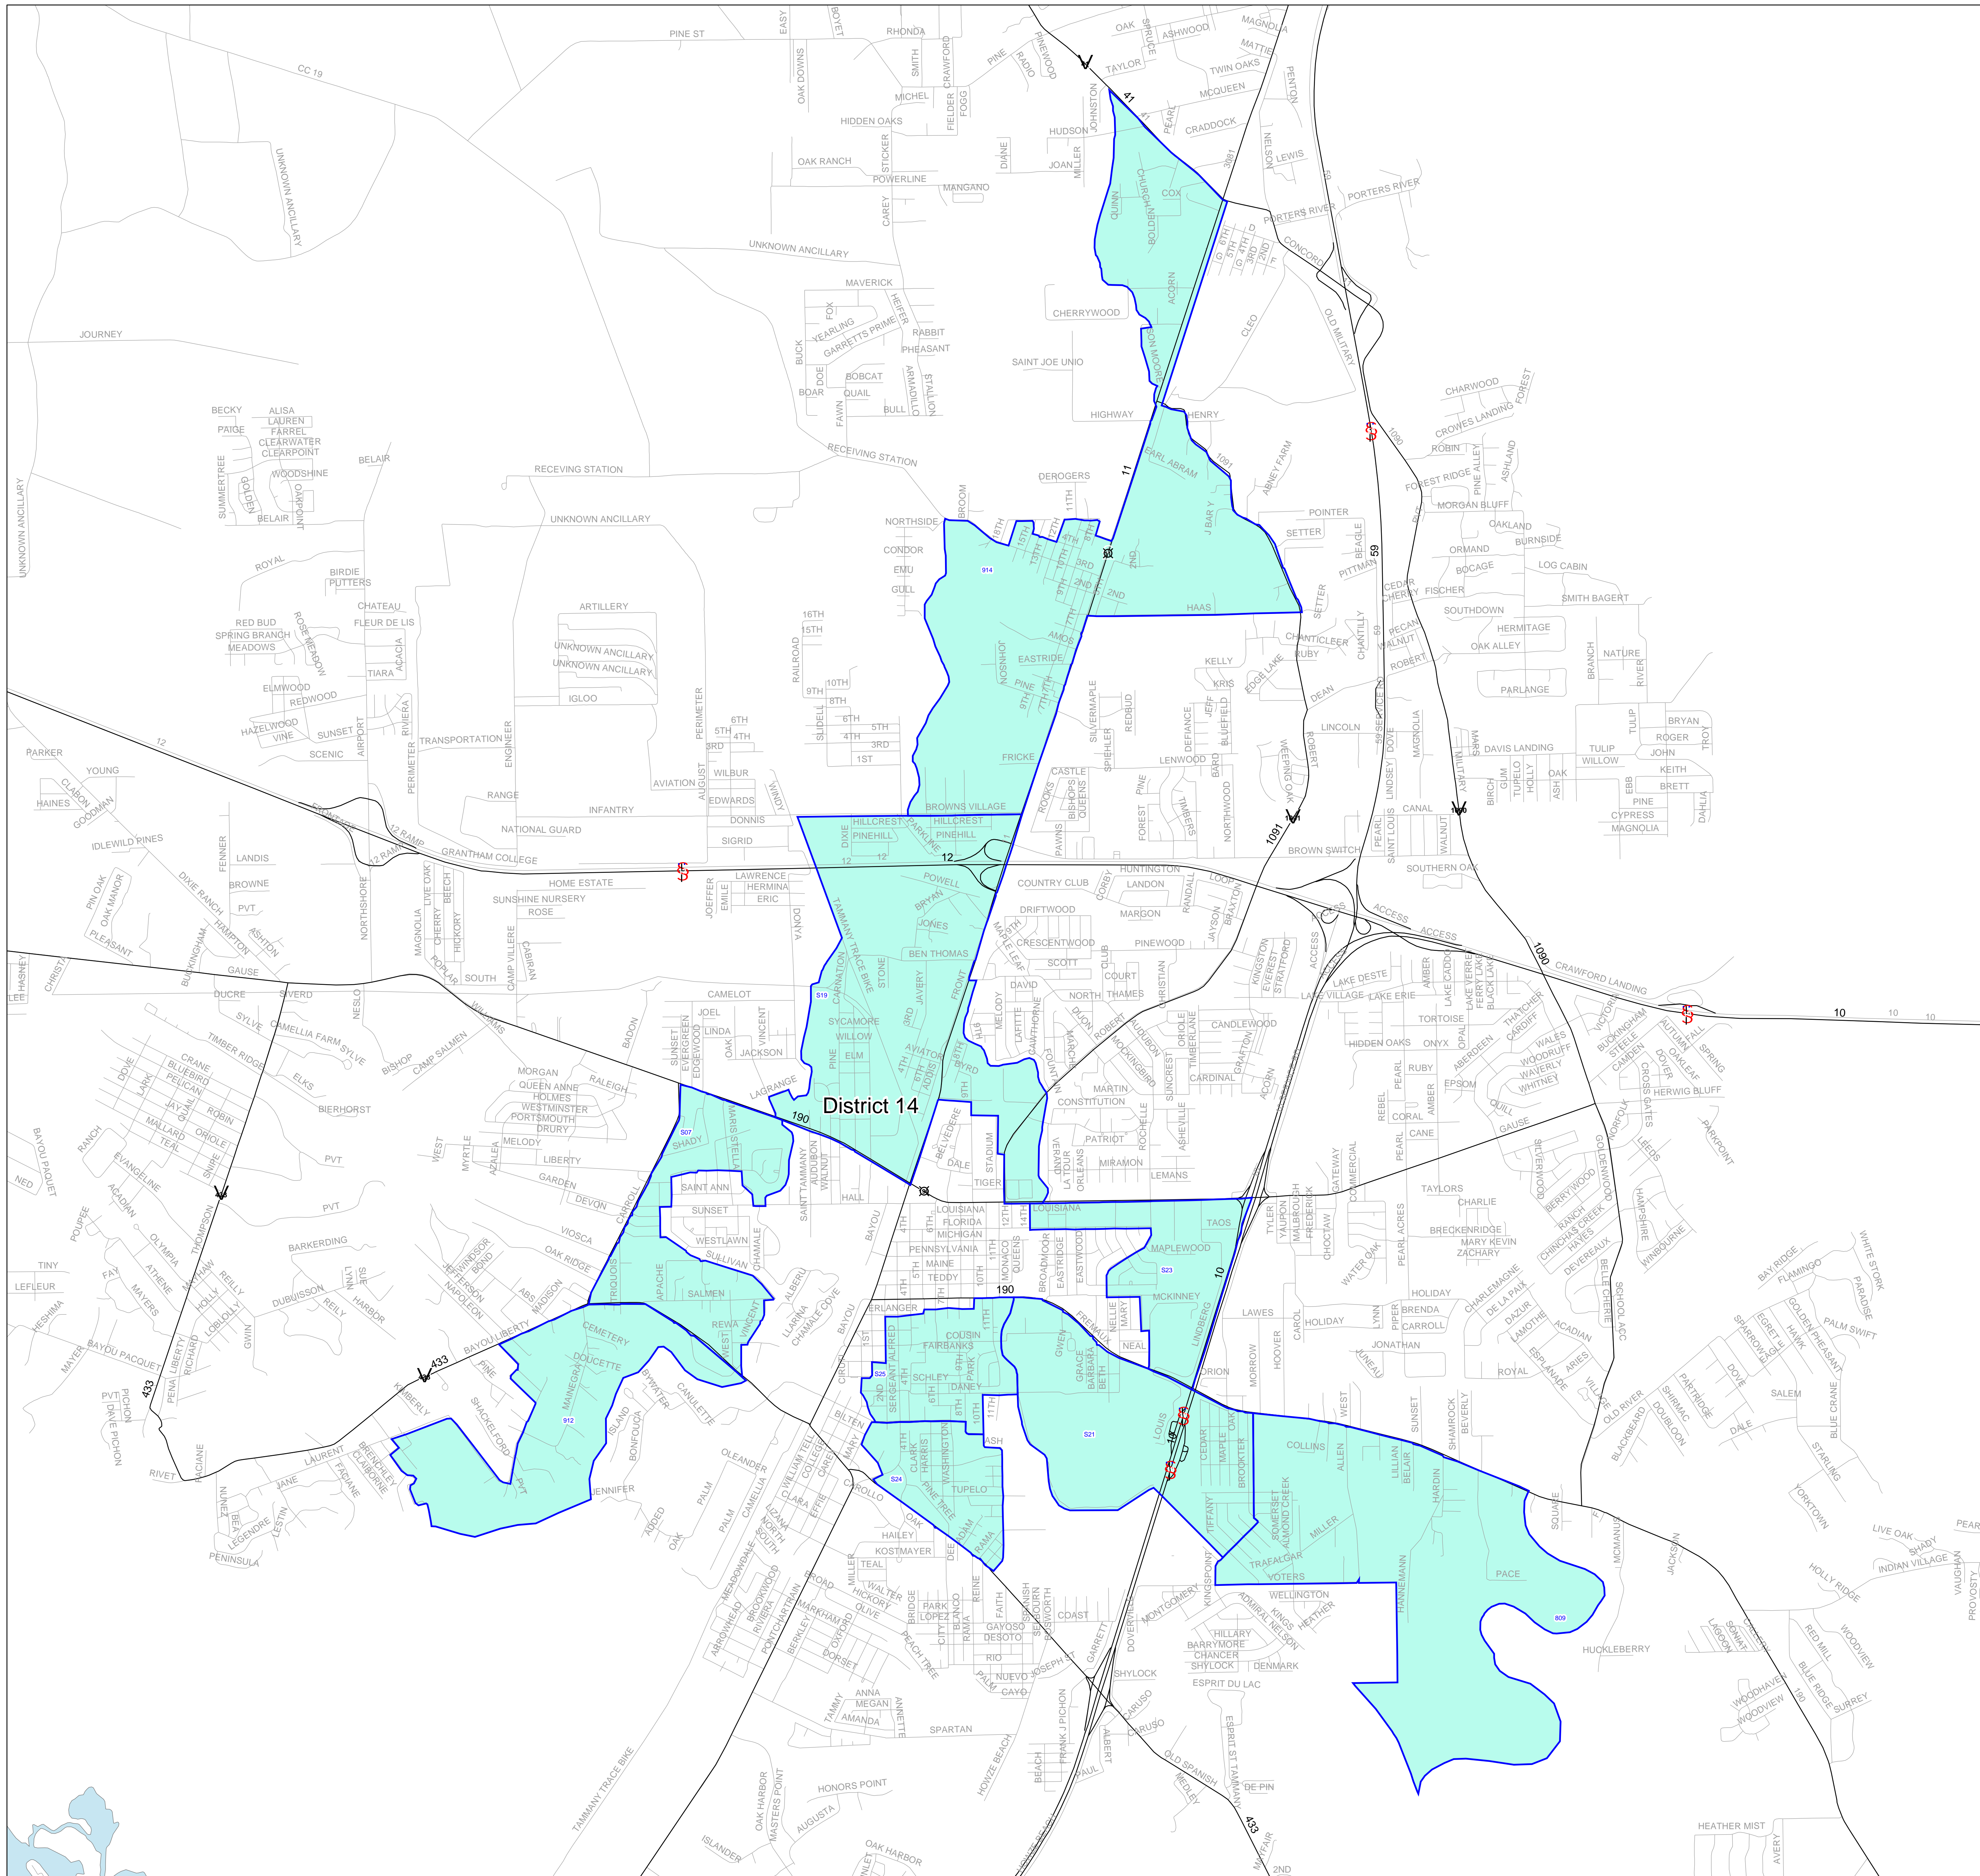

St. Tammany Parish Council District 14

Legend

- approved_precincts2007
- Lake_Pontchartrain
- **Council Districts**
- District 1
- District 2
- District 3
- District 4
- District 5
- District 6
- District 7
- District 8
- District 9
- District 10
- District 11
- District 12
- District 13
- District 14
- Roads
- Major Roads
- parish_boundary

2

St. Tammany Parish Government
P.O. Box 628
Covington, LA 70434
Kevin C. Davis,
President